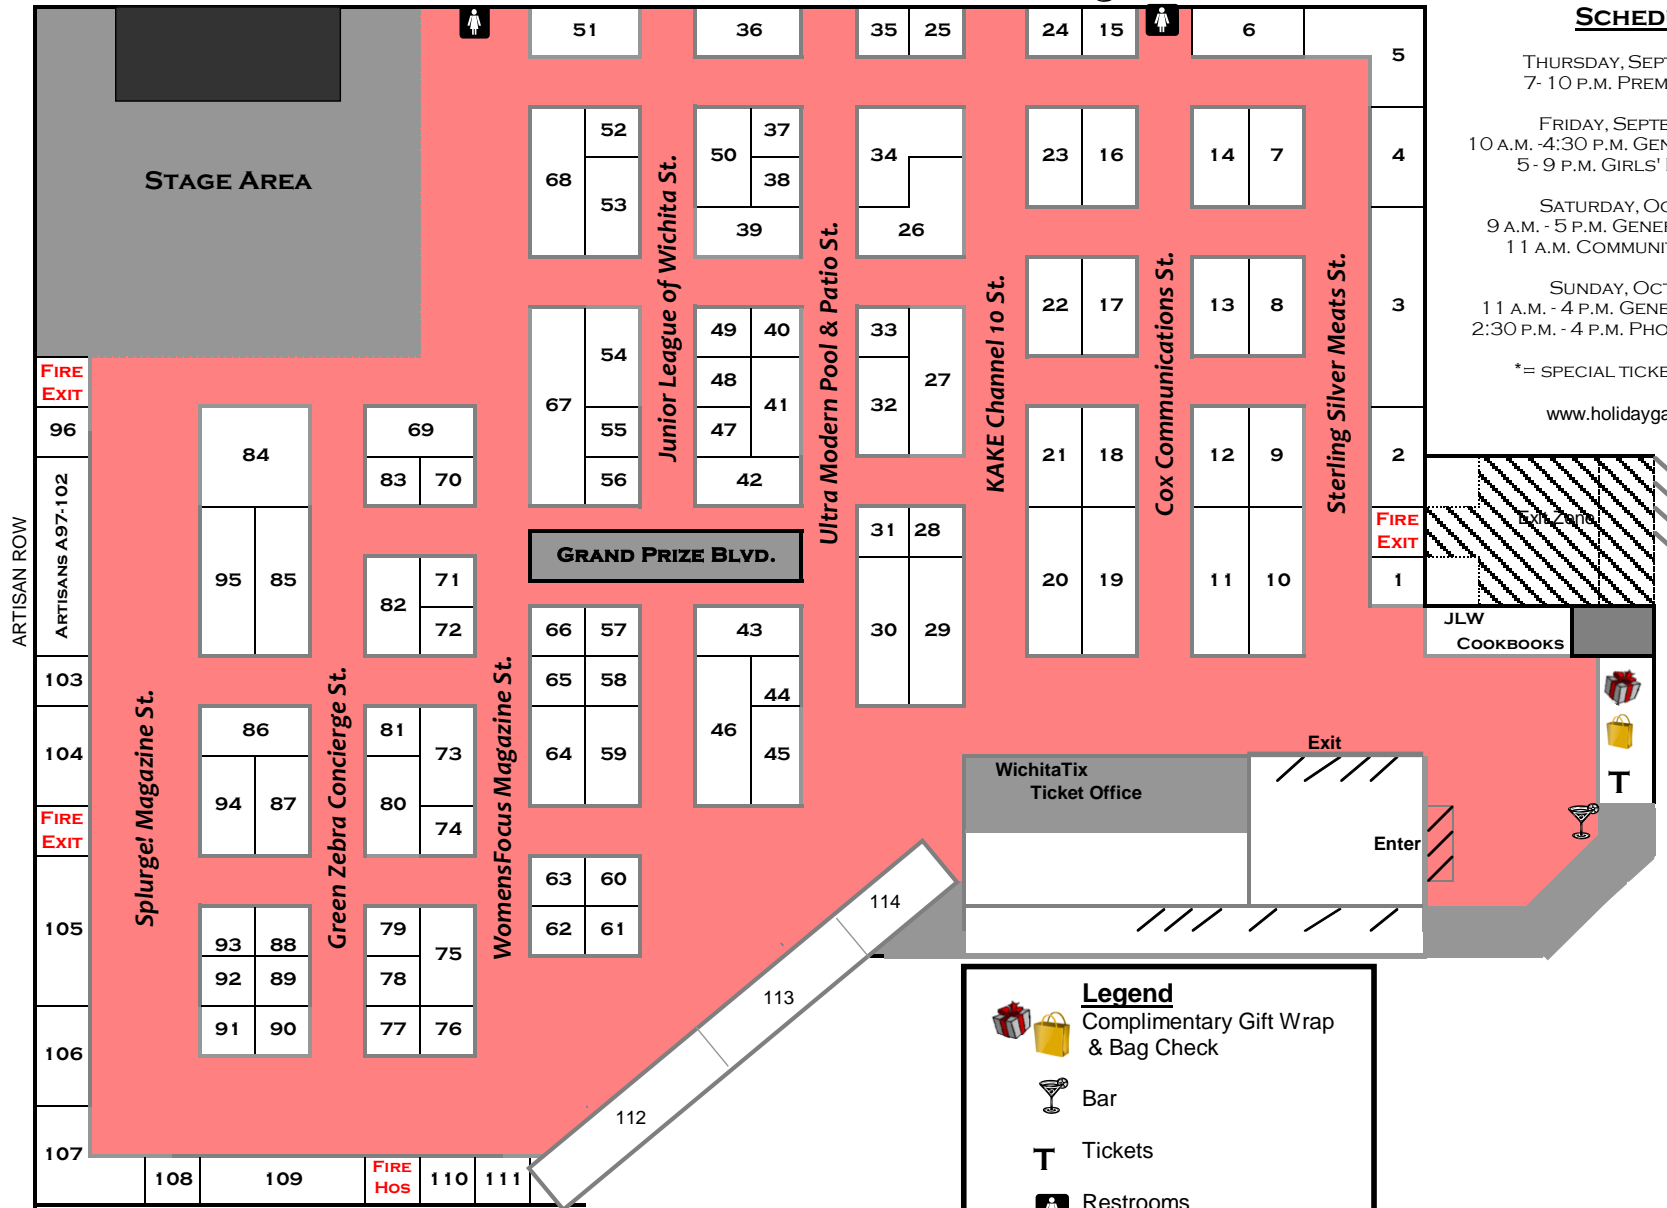

2011 HOLIDAY GALLERIA SCHEDULE

THURSDAY, SEPTEMBER 29
7 - 10 P.M. PREMIER PARTY*

FRIDAY, SEPTEMBER 30
10 A.M. - 4:30 P.M. GENERAL ADMISSION
5 - 9 P.M. GIRLS' NIGHT OUT*

SATURDAY, OCTOBER 1
9 A.M. - 5 P.M. GENERAL ADMISSION
11 A.M. COMMUNITY CATWALK*

SUNDAY, OCTOBER 2
11 A.M. - 4 P.M. GENERAL ADMISSION
2:30 P.M. - 4 P.M. PHOTOS WITH SANTA

* = SPECIAL TICKET REQUIRED

www.holidaygalleria.org

Legend

-   Complimentary Gift Wrap & Bag Check
-  Bar
-  Tickets
-  Restrooms